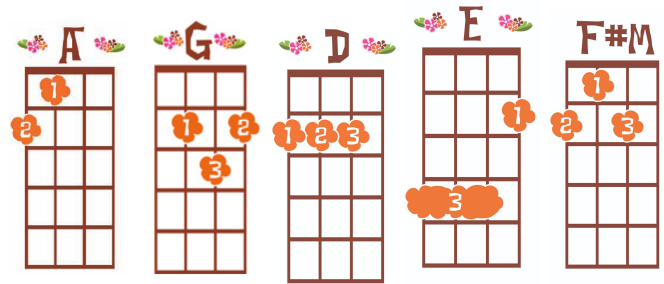

Try A Little Kindness

Songwriters: Bobby Austin/Curt Sapaugh

Strum = This and That

1 2 3 4 5 6 7 8
INTRO [A] ↓ [G] ↓ [D] ↓ x 4

INTRO PICKING x 2

A					G	D	A					G	D
A					2	0						2	0
E	0	0	0	0	3	2	0	0	0	0	3	2	
C	1	1	1	1	2	2	1	1	1	1	2	2	
G	2	2	2	2	0	2	2	2	2	2	0	2	

If you **[A]** see your brother **[D]** standing by the **[A]** road
 With a heavy **[E]** load **[D]** from the seeds he **[A]** sowed
[A] And if you see your sister **[D]** falling by the **[A]** way
 Just stop and **[E]** say **[D]** you're going the wrong **[A]** way ↓ *tap tap tap*

CHORUS

You've got to **[E]** try a little kindness
[D] Show a little **[A]** kindness
 Just **[D]** shine your light for **[A]** everyone to **[E]** see ↓ *tap tap tap*
 And if you **[D]** try a little kindness, then you'll **[A]** overlook the **[F#m]** blindness
 Of the **[D]** broken-hearted **[E]** people on their **[D]** broken-**[E]**hearted **[A]** ↓ streets

1 2 3 4 5 6 7 8
[A] ↓ [G] ↓ [D] ↓ x 4

INTRO PICKING x 2

(Strum: Pinch all four strings together on each beat)

[A] Don't you walk **[D]** around down and **[A]** out
 Lend a helping **[E]** hand **[D]** instead of **[A]** doubt
 And the kindness that you **[D]** show every **[A]** day
 Will help some-**[E]**one **[D]** along their **[A]** way ↓ *tap tap tap*