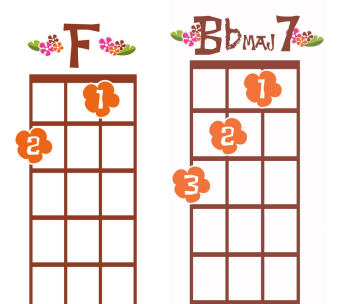

Space Oddity

By David Bowie

(Aka Bella Version)

(**Fmaj7**, **Em7**, **Fmaj7**, **Em7** strumming = D D U D UDU-DUDU)
1 + 2 + 3 + 4 +

Fmaj7 **Em7**

Ground Control to Major Tom

Fmaj7 **Em7**

Ground Control to Major Tom

Fmaj7 x4 **G** (D DUD UDUDUDU)

Take your protein pills and put your helmet on

Fmaj7 **Em7**

Ground Control to Major Tom

Fmaj7 **Em7**

Commencing countdown engines on

Fmaj7 x4 **G** (D DUD UDUDUDU DD D UD UDUDUDU)

Check ignition and may God's love be with you

C x4 **E7** x2

This is ground control to Major Tom

E7 x2 **F** (D DUD UDUDUDU)

You've really made the grade!

Fm x2 **C** x2 **F** (D DUD UDUDUDU)

And the papers want to know whose shirts you wear

Fm x2 **C** x2 **F** (D DUD UDUDUDU)

Now it's time to leave the capsule if you dare

C x4 **G7** x2

This is Major Tom to ground control

G7 x2 **C** (D DUD UDUDUDU)

I'm stepping through the door

F x2 **C7** x2 **F** (D DUD UDUDUDU)

And I'm floating in a most peculiar way

F x2 **C7** x2 **F** (D DUD UDUDUDU)

And the stars look very different today

Fmaj7 **Em7**

For here am I sitting in a tin can

Fmaj7 **Em7**

Far above the world

Bbmaj7 x2 **Am** x2 **G** x2 **F** (D DUD UDUDUDU)

Planet Earth is blue and there's nothing I can do