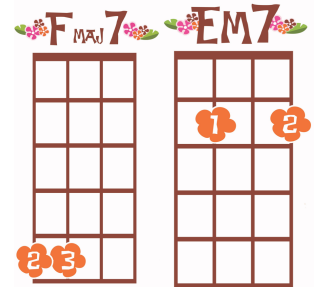

Space Oddity

By David Bowie

(Aka Bella Version)

(**Fmaj7**, **Em7**, **Fmaj7**, **Em7** strumming = D D U D UDU-DUDU)
1 + 2 + 3 + 4 +

Fmaj7 **Em7**

Ground Control to Major Tom

Fmaj7 **Em7**

Ground Control to Major Tom

Fmaj7 x4 **G** (D DUD UDUDUDU)

Take your protein pills and put your helmet on

Fmaj7 **Em7**

Ground Control to Major Tom

Fmaj7 **Em7**

Commencing countdown engines on

Fmaj7 x4 **G** (D DUD UDUDUDU DD D UD UDUDUDU)

Check ignition and may God's love be with you

C x4 **E7** x2

This is ground control to Major Tom

E7 x2 **F** (D DUD UDUDUDU)

You've really made the grade!

Fm x2 **C** x2 **F** (D DUD UDUDUDU)

And the papers want to know whose shirts you wear

Fm x2 **C** x2 **F** (D DUD UDUDUDU)

Now it's time to leave the capsule if you dare

C x4 **G7** x2

This is Major Tom to ground control

G7 x2 **C** (D DUD UDUDUDU)

I'm stepping through the door

F x2 **C7** x2 **F** (D DUD UDUDUDU)

And I'm floating in a most peculiar way

F x2 **C7** x2 **F** (D DUD UDUDUDU)

And the stars look very different today

Fmaj7 **Em7**

For here am I sitting in a tin can

Fmaj7 **Em7**

Far above the world

Bbmaj7 x2 **Am** x2 **G** x2 **F** (D DUD UDUDUDU)

Planet Earth is blue and there's nothing I can do