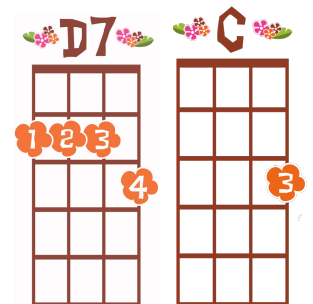

Space Oddity

By David Bowie

(Aka Bella Version)

(**Fmaj7**, **Em7**, **Fmaj7**, **Em7** strumming = D D U D UDU-DUDU)
1 + 2 + 3 + 4 +

Fmaj7 **Em7**

Ground Control to Major Tom

Fmaj7 **Em7**

Ground Control to Major Tom

Fmaj7 x4 **G** (D DUD UDUDUDU)

Take your protein pills and put your helmet on

Fmaj7 **Em7**

Ground Control to Major Tom

Fmaj7 **Em7**

Commencing countdown engines on

Fmaj7 x4 **G** (D DUD UDUDUDU DD D UD UDUDUDU)

Check ignition and may God's love be with you

C x4 **E7** x2

This is ground control to Major Tom

E7 x2 **F** (D DUD UDUDUDU)

You've really made the grade!

Fm x2 **C** x2 **F** (D DUD UDUDUDU)

And the papers want to know whose shirts you wear

Fm x2 **C** x2 **F** (D DUD UDUDUDU)

Now it's time to leave the capsule if you dare

C x4 **G7** x2

This is Major Tom to ground control

G7 x2 **C** (D DUD UDUDUDU)

I'm stepping through the door

F x2 **C7** x2 **F** (D DUD UDUDUDU)

And I'm floating in a most peculiar way

F x2 **C7** x2 **F** (D DUD UDUDUDU)

And the stars look very different today

Fmaj7 **Em7**

For here am I sitting in a tin can

Fmaj7 **Em7**

Far above the world

Bbmaj7 x2 **Am** x2 **G** x2 **F** (D DUD UDUDUDU)

Planet Earth is blue and there's nothing I can do