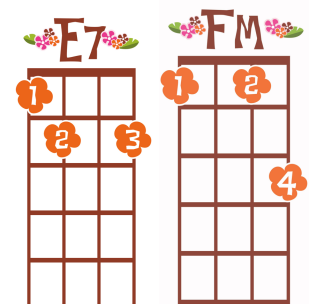

Fm x2 **C** x2 **F** (D DUD UDUDUDU)

Now it's time to leave the capsule if you dare

C x4 **G7** x2

This is Major Tom to ground control

G7 x2 **C** (D DUD UDUDUDU)

I'm stepping through the door

F x2 **C7** x2 **F** (D DUD UDUDUDU)

And I'm floating in a most peculiar way

F x2 **C7** x2 **F** (D DUD UDUDUDU)

And the stars look very different today

Fmaj7 **Em7**

For here am I sitting in a tin can

Fmaj7 **Em7**

Far above the world

Bbmaj7 x2 **Am** x2 **G** x2 **F** (D DUD UDUDUDU)

Planet Earth is blue and there's nothing I can do

2 x [C / F / G / A / A]
 [Fmaj7] [Em7] [A] [C] [D] E7 x 2
 (start soft.. build to loud)

C x4 **E7** x2
 Though I've passed one hundred-thousand miles
E7 x2 **F** (D DUD UDUDUDU)
 I'm feeling very still
Fm x2 **C** x2 **F** (D DUD UDUDUDU)
 And I think my spaceship knows which way to go
Fm x2 **C** x2 **F** (D DUD UDUDUDU)
 Tell me wife I love her very much she knows