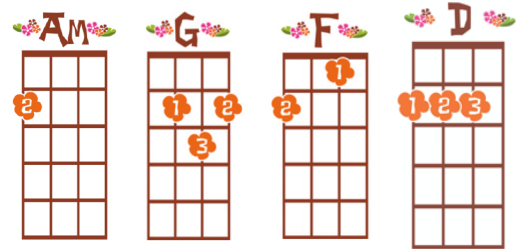

Solid Rock

By Goanna

INTRO: Percussion (and didge) for first 2 bars, then [G]/ [Am]/ 3 4, and one more bar of percussion

Strum: *Island with emphasis on 2 and 4*

Riff [Am] [Am] [G] [F] repeat (Riff plays in blue sections)

PART I: A: 3 2 0 | 0 0 2 | 2 2 3 | 3 2

PART II: A: 0 0 | 0 0 | 0 | 0
E: 3 3 3 3 3

Verse 1

[Am] Out here nothin' changes.... not in a [G] hurry any way [F]

[Am] You can feel the endlessness [G] with the comin' of the [F] light of day