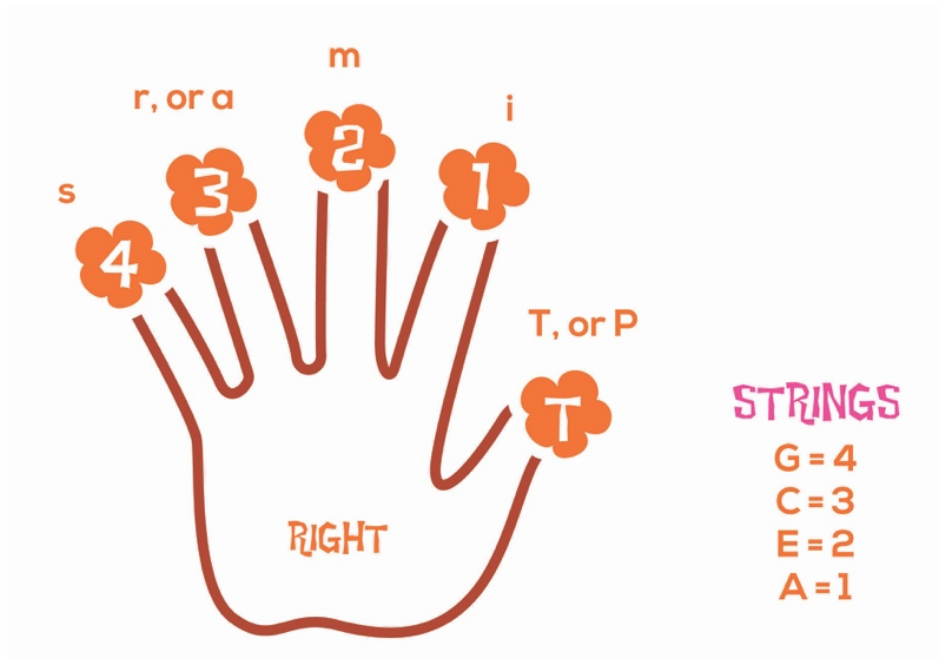

PICKING PATTERNS

Hallelujah

STRINGS: G C E A E C
 FINGERS: T 1 2 3 2 1
 TIMING: 1 2 3 4 5 6

Inside Outside

STRINGS: C E G A C E G A
 FINGERS: T 1 T 2 T 1 T 2
 TIMING: 1 + 2 + 3 + 4 +

Inside Outside Pinch

STRINGS: C&E, G&A, C&E, G&A
 FINGERS: T 1 T 2 T 1 T 2
 TIMING: 1 + 2 +