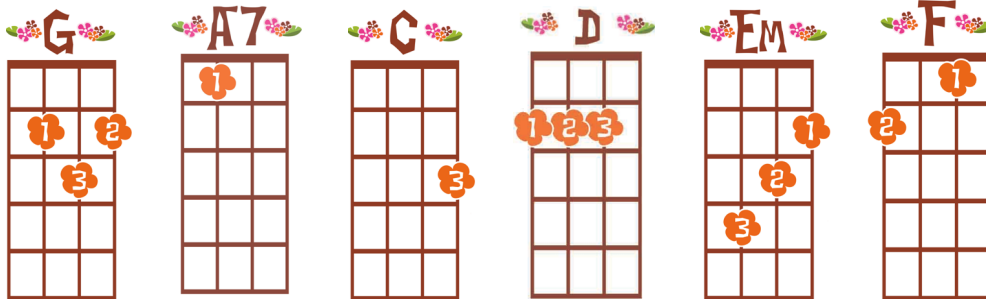

Satellite of Love

By Lou Reed

Use Island Strum unless marked otherwise

Verse 1

G A7 C D
Satellite's gone up to the skies (la la-la la-la la-la la
G A7 C D
Things like that drive me out of my mind (la la-la la-la la-la la
Em x1 Em x1 D x1 C x1 C x2 (quick)
I watched it for a little while
A7 C (Island strum x 2)
I like to watch things on TV (la-la la la-la la la-la la)

CHORUS

G (plucking) du D
(Bom Bom Bom) Satellite of love
F (plucking) du C
(Bom Bom Bom) Satellite of love
G (plucking) du D
(Bom Bom Bom) Satellite of love
Em x1 D x1 C x1 D x1 D (Island strum x 1)
Sa-- tel- lite of...

Verse 2

G A7 C D
Satellite's gone way up to Mars (la la-la la-la la-la la
G A7 C D
Soon it will be filled with parking cars (la la-la la-la la-la la
Em x1 Em x1 D x1 C x1 C x2 (quick)
I watched it for a little while
A7 C (Island strum x 2)
I love to watch things on TV (la-la la la-la la la-la la)

BRIDGE (downstrums)

G x2 D x2 C x2 D x2
I've been told that you've been bold
C x2 D x2 G x1 G x2 (quick)
With Harry, Mark and John
G x2 D x2 C x2 D x2
Monday, Tuesday, Wednesday through Thursday
C x2 D x2 G x1 G x5 (quick)
With Harry, Mark and John