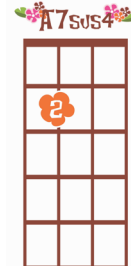

Friday I'm in Love with Aka Bella

By The Cure

(Strum: Alternate Ddududu and Island for each chord unless marked otherwise)

INTRO: (last G, D and A7sus4 all Island)

D G D A Bm G D A7sus4

D G
I don't care if Monday's blue
D A
Tuesday's grey and Wednesday too
Bm G
Thursday I don't care about you
D A7sus4
it's Friday I'm in love

D G
Monday you can fall apart
D A
Tuesday Wednesday break my heart, oh
Bm G
Thursday doesn't even start
D A7sus4
it's Friday I'm in love

G A Bm G
Saturday wait, Sunday always comes too late
D A
but Friday never hesitates...