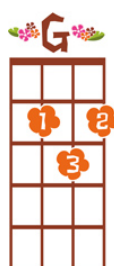

Friday I'm in Love with Aka Bella

By The Cure

(Strum: Alternate Ddududu and Island for each chord unless marked otherwise)

INTRO: (last G, D and A7sus4 all Island)

D G D A Bm G D A7sus4

D G
I don't care if Monday's blue
D A
Tuesday's grey and Wednesday too
Bm G
Thursday I don't care about you
D A7sus4
it's Friday I'm in love

D G
Monday you can fall apart
D A
Tuesday Wednesday break my heart, oh
Bm G
Thursday doesn't even start
D A7sus4
it's Friday I'm in love

G A Bm G
Saturday wait, Sunday always comes too late
D A
but Friday never hesitates...