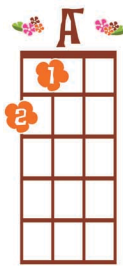

Friday I'm in Love with Aka Bella

By The Cure

(Strum: Alternate Ddududu and Island for each chord unless marked otherwise)

INTRO: (last G, D and A7sus4 all Island)

D G D A Bm G D A7sus4

D G
I don't care if Monday's blue
D A
Tuesday's grey and Wednesday too
Bm G
Thursday I don't care about you
D A7sus4
it's Friday I'm in love

D G
Monday you can fall apart
D A
Tuesday Wednesday break my heart, oh
Bm G
Thursday doesn't even start
D A7sus4
it's Friday I'm in love

G A Bm G
Saturday wait, Sunday always comes too late
D A
but Friday never hesitates...

INTERLUDE:

D G D A Bm G D A7sus4 - Repeat

La La La La etc

D G
Monday you can hold your head (you can hold your head)
D A
Tuesday Wednesday stay in bed (you can stay in bed)
Bm G
or Thursday watch the walls instead
D A7sus4
it's Friday I'm in love