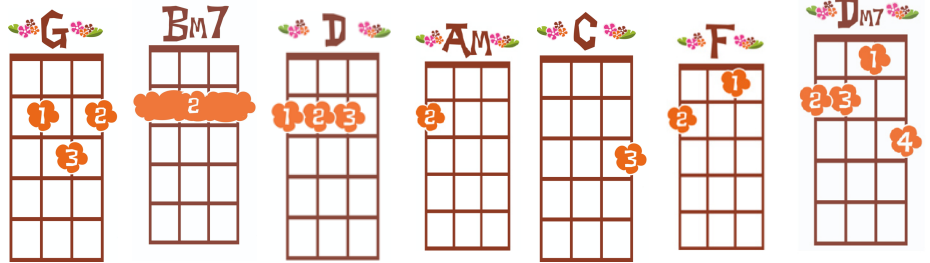

# Comes a Time

Neil Young

Strum = Shuffle

INTRO [G] Until Ready

## VERSE ONE

[Gx2] Comes a time [Bm7x2] when you're driftin'  
[Dx2] Comes a time when you [Amx1] settle down [Cx1]  
[G x2] Comes a light [Bm7 x2] feelin's liftin'  
[D x2] Lift that baby right up [Am x1] off the ground [C x1]

CHORUS (1<sup>st</sup> two lines: 3 x ↓ 1 x ↑)

[G x2] Whoa, [F x1] this old [C x1] world keeps [G x2] Spinnin' round  
It's a [F x1] wonder tall [C x1] trees ain't [G x2] layin' down  
(Shuffle) There comes a [Dm7 x2] Time [G x2]

## VERSE TWO

[G] You and I [Bm7] we were captured  
[D] We took our souls and we [Am] flew away [C]  
[G] We were right [Bm7] we were giving  
[D] That's how we kept what we [Am] gave away [C]