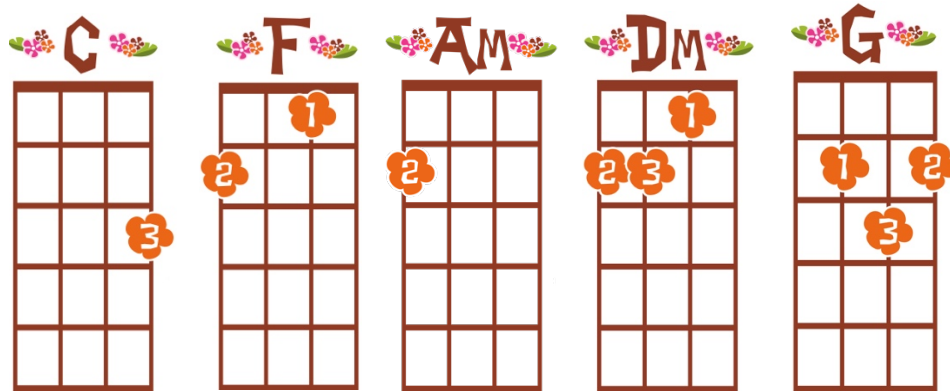

Imagine

By John Lennon

1st Verse:

C x 4 **F** x 4
Imagine there's no heaven
C x 4 **F** x 4
It's easy if you try
C x 4 **F** x 4
No hell below us
C x 4 **F** x 4
Above us only sky

F x 2 - **Am** x 2 - **Dm** x 2 - **F** x 2 -
Imagine all the people
G x 5
Living for today AH HA A a ha

2nd verse:

C x 4 **F** x 4
Imagine there's no countries
C x 4 **F** x 4
It isn't hard to do
C x 4 **F** x 4
Nothing to kill or die for
C x 4 **F** x 4
And no religion too

F x 2 - **Am** x 2 - **Dm** x 2 - **F** x 2 -
Imagine all the people
G x 5
Living life in peace OOH OOH O oo ooh