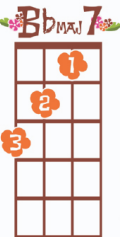

CHORUS (Island)

There's a [F] kind of hush, [A7] all over the [Dm] world to[F7]night,
All over the [Bb] world, you can hear the [C7] sounds of lovers in [F] love.

La la [F] la la la la la, [A7] laaaa, la la [Dm] la la la la la [F7] laaaaa,
La la la la [Bb] laaa, la la la la [C7] laaaa, la la la la [F] laaaa. [F7]