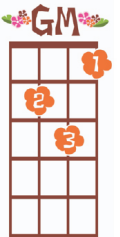

A Kind of Hush

Herman's Hermits

INTRO [F] (Island)

CHORUS

There's a [F] kind of hush, [A7] all over the [Dm] world to[F7]night,
All over the [Bb] world, you can hear the [C7] sounds of lovers in [F] love
You [C] know what I mean.

Just the [F] two of us, [A7] an nobody [Dm] else in [F7] sight,
There's nobody [Bb] else and I'm feeling [C7] good, just holding you [F] tight. [F7]

BRIDGE (this and that)

So [Bb] listen very [Gm] carefully, move [Bbmaj7] closer now and
[Gm] you will see what I [F] mean, it isn't a [F7] dream.
The [Bb] only sound that [Gm] you will hear, is [Bbmaj7] when I whisper
[Gm] in your ear I love [C] you, forever and ever. [C+]

CHORUS (Island)

There's a [F] kind of hush, [A7] all over the [Dm] world to[F7]night,
All over the [Bb] world, you can hear the [C7] sounds of lovers in [F] love.

La la [F] la la la la la, [A7] laaaa, la la [Dm] la la la la la [F7] laaaaa,
La la la la [Bb] laaa, la la la la [C7] laaaa, la la la la [F] laaaa. [F7]

BRIDGE (this and that)

So [Bb] listen very [Gm] carefully, move [Bbmaj7] closer now and
[Gm] you will see what I [F] mean, it isn't a [F7] dream.
The [Bb] only sound that [Gm] you will hear, is [Bbmaj7] when I whisper
[Gm] in your ear I love [C] you, forever and ever. [C+]

CHORUS (Island)

There's a [F] kind of hush, [A7] all over the [Dm] world to[F7]night,
All over the [Bb] world people just like [C7] us are falling in [F] love. [C7]
Yeah, they're falling in [F] love. [C7] Hush, they're falling in [F] love. [C7]
Hush, they're falling in [F] love... Cha Cha Cha