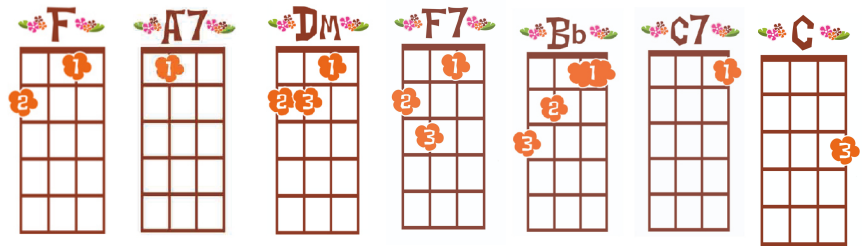

A Kind of Hush

Herman's Hermits

INTRO [F] (Island)

CHORUS

There's a [F] kind of hush, [A7] all over the [Dm] world to[F7]night,
All over the [Bb] world, you can hear the [C7] sounds of lovers in [F] love
You [C] know what I mean.

Just the [F] two of us, [A7] an nobody [Dm] else in [F7] sight,
There's nobody [Bb] else and I'm feeling [C7] good, just holding you [F] tight. [F7]

BRIDGE (this and that)

So [Bb] listen very [Gm] carefully, move [Bbmaj7] closer now and
[Gm] you will see what I [F] mean, it isn't a [F7] dream.
The [Bb] only sound that [Gm] you will hear, is [Bbmaj7] when I whisper
[Gm] in your ear I love [C] you, forever and ever. [C+]