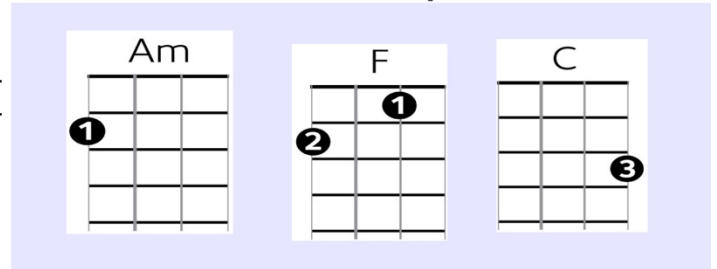

RHIANNON

Stevie Nicks 1975 (Fleetwood Mac)

INTRO -x2-: **Am F** (2 bars each) with riff

RIFF 1 (play under the verses and chorus)

Am F
 (A) 3-5-7-5-3-2-0-0-2-3-2-2-0-
 (E) 5-7-8-7-5-3-0-1-3-5-3-3-1-
 (C) -----
 (G) -----

www.thesumoftheparts.com

VERSE 1

Am
 Rhiannon rings like a bell through the night,
F
 and wouldn't you love to love her?
Am
 Takes to the sky like a bird in flight
F
 and who will be her lover?

PRECHORUS

C **F**
 All your life you've never seen a woman;
 taken by the wind
C
 Would you stay if she promised you heaven;
F
 will you ever win?

VERSE 2

Am
 She is like a cat in the dark,
F
 and then she is the darkness
Am
 She rules her life like a fine skylark
F
 when the sky is starless

VERSE 3

Am
 She rings like a bell through the night,
F
 and wouldn't you love to love her?
Am
 She rules her life like a bird in flight
F
 and who will be her lover?

PRECHORUS

C **F**
 All your life you've never seen a woman;
 taken by the wind
C
 Would you stay if she promised you heaven;
F
 will you ever win? Will you ever win?