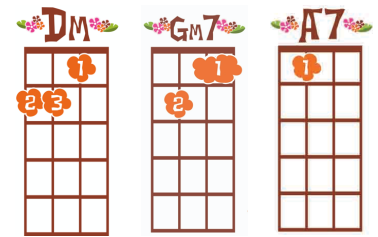

#6 I'M STILL STANDING (Elton Medley)

By Elton John

INTRO: REPEAT

Dm Gm7 A7
[Strum: U UDUDUD U UDUDUD U UDUDUDUDUDUDUDUD]

VERSE 1: *[Strum: this and that]*

D x 4 G x 4 A x 4 D x 4
 You could never know what it's like, Your blood like Winter freezes just like ice
Em7 x 4 G x 2 A x 2 Bm x 4 G x 4
 And there's cold lonely light that shines from you, You'll wind up like the wreck you hide
D ↓↓↓ du udududu
 Behind that mask you use.

VERSE 2:

D x 4 G x 4
 And did you think this fool could never win
A x 4 D x 4
 Well, look at me I'm comin' back again
Em7 x 4 G x 2 A x 2 Bm x 4 G x 4
 I've got a taste of love in a simple way, And if you need to know while I'm still standing,
D ↓↓↓ du udududu
 You just fade away.