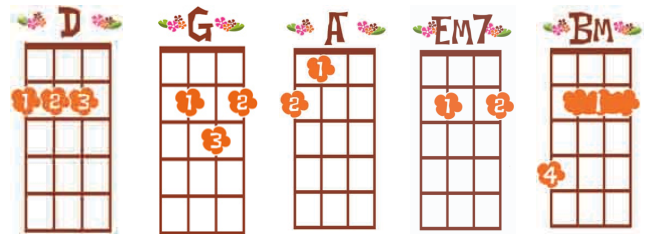

#6 I'M STILL STANDING (Elton Medley)

By Elton John

INTRO: REPEAT

Dm Gm7 A7
[Strum: U UDUDUD U UDUDUD U UDUDUDUDUDUDUDUD]

VERSE 1: *[Strum: this and that]*

D x 4 G x 4 A x 4 D x 4
 You could never know what it's like, Your blood like Winter freezes just like ice
Em7 x 4 G x 2 A x 2 Bm x 4 G x 4
 And there's cold lonely light that shines from you, You'll wind up like the wreck you hide
D ↓↓↓ du udududu
 Behind that mask you use.

VERSE 2:

D x 4 G x 4
 And did you think this fool could never win
A x 4 D x 4
 Well, look at me I'm comin' back again
Em7 x 4 G x 2 A x 2 Bm x 4 G x 4
 I've got a taste of love in a simple way, And if you need to know while I'm still standing,
D ↓↓↓ du udududu
 You just fade away.

CHORUS:

Dm7 x4 Dm x4 Am7x8
 Don't' you know I'm still standing better than I ever did
Gm x8 Bbmaj7 x4 C x4
 Lookin' like a true survivor, feelin' like a little kid
Dm7 x4 Dm x 12 Gm x8 A7 x8
 I'm still standing after all this time, Pickin' up the pieces of my life without you on my mind
Dm x4 Gm7 x4 A7 x8
 I'm still standin, yea, yea, yea
Dm x4 Gm7 x4 A7 x4 + ↓ (5)
 I'm still standin, yea, yea, yea _____