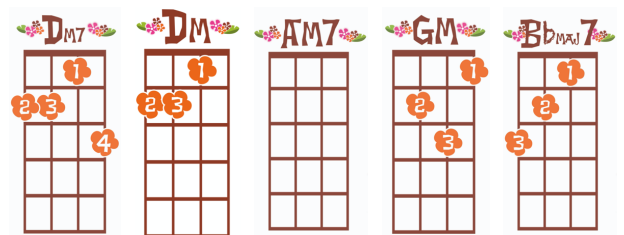

#6 I'M STILL STANDING (Elton Medley)

By Elton John

INTRO: REPEAT

Dm Gm7 A7
[Strum: U UDUDUD U UDUDUD U UDUDUDUDUDUDUDUD]

VERSE 1: *[Strum: this and that]*

D x 4 G x 4 A x 4 D x 4
 You could never know what it's like, Your blood like Winter freezes just like ice
Em7 x 4 G x 2 A x 2 Bm x 4 G x 4
 And there's cold lonely light that shines from you, You'll wind up like the wreck you hide
D ↓↓↓ du udududu
 Behind that mask you use.

VERSE 2:

D x 4 G x 4
 And did you think this fool could never win
A x 4 D x 4
 Well, look at me I'm comin' back again
Em7 x 4 G x 2 A x 2 Bm x 4 G x 4
 I've got a taste of love in a simple way, And if you need to know while I'm still standing,
D ↓↓↓ du udududu
 You just fade away.