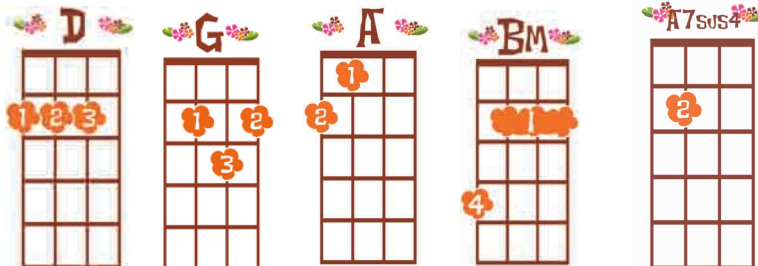

Friday I'm in Love

6 Aug 18

By The Cure

(Strum: Alternate Ddududu and Island for each chord unless marked otherwise)

INTRO: (last G, D and A7sus4 all Island)

D G D A Bm G D A7sus4

D G
I don't care if Monday's blue
D A
Tuesday's grey and Wednesday too
Bm G
Thursday I don't care about you
D A7sus4
it's Friday I'm in love

D G
Monday you can fall apart
D A
Tuesday Wednesday break my heart, oh
Bm G
Thursday doesn't even start
D A7sus4
it's Friday I'm in love

G A Bm G
Saturday wait, Sunday always comes too late
D A
but Friday never hesitates...

D G
I don't care if Monday's black (I don't really care)
D A
Tuesday Wednesday heart attack (I don't really care)
Bm G
Thursday never looking back
D A7sus4
it's Friday I'm in love

INTERLUDE:

D G D A Bm G D A7sus4

G A Bm G
 Saturday wait Sunday always comes too late
 D A
 but Friday never hesitates...

BRIDGE:

Bm x 4↓ C x 4↓ D (Island)
 Dressed up to the eyes, it's a wonderful surprise
 A (Ddududu) Bm x 4↓
 to see your shoes and your spirits rise
 C x 4↓ D (Island)
 throwing out your frown, and just smiling at the sound
 A (Ddududu) Bm x 4↓
 and as sleek as a shriek spinning round and round
 C x 4↓ D (Island)
 always take a big bite, it's such a gorgeous sight
 A (Ddududu) Bm x 4↓
 to see you eat in the middle of the night
 C x 4↓ D x 4↓
 you can never get enough, enough of this stuff
 A (Island)
 it's Friday I'm in love