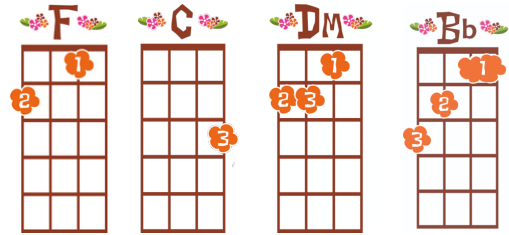

#3 DON'T GO BREAKING MY HEART (Elton Medley) By Elton John

INTRO: REPEAT

[F] [C] [Dm] [C] [Bb] [C] [F]
dudud u u-udud u u-udud u u

RIFF:

A: 8 8 8 7 – 5 5 5 – – – – –

E: – – – – – 8 – 6 6 6 8 –

C: – – – – – 5

(Strum: this and that and: 1 for 1st 2 chords; 2 on Bb)

VERSE 1:

F x2 C x2 Bb x4 F x2 C x2 Bb x4

Don't go breaking my heart, I couldn't if I tried

F x2 A7 x2 Bb x4 F x2 C x2 Bb↓

Oh honey if I get restless, Baby you're not that kind.

F↓ Bb↓ F↓ Bb↓ C↓ (or pick on A string: 0 1 0 1 3)

F x2 C x2 Bb x4

Don't go breaking my heart,

F x2 C x2 Bb x4

You take the weight off of me

F x2 A7 x2 Bb x4

Oh honey when you knock on the door,

F x2 C x2 Bb↓ F↓ Bb↓ F↓ Bb↓ C↓ (or pick on A string: 0 1 0 1 3)

Bb x2 F x2 C x2 G x2

But right from the start, I gave you my heart.

Ab x4 C7 x4 Bb↓ F↓ Bb↓ F↓ Bb↓ C↓

Ooh, ooh, I gave you my heart. (A: 0 1 0 1 3)