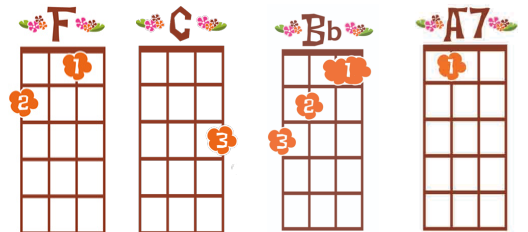

#3 DON'T GO BREAKING MY HEART (Elton Medley) By Elton John

INTRO: REPEAT

[F] [C] [Dm] [C] [Bb] [C] [F]
dudud u u-udud u u-udud u u

RIFF:

A: 8 8 8 7 – 5 5 5 – – – – –

E: – – – – – 8 – 6 6 6 8 –

C: – – – – – 5

(Strum: this and that and: 1 for 1st 2 chords; 2 on Bb)

VERSE 1:

F x2 C x2 Bb x4 F x2 C x2 Bb x4

Don't go breaking my heart, I couldn't if I tried

F x2 A7 x2 Bb x4 F x2 C x2 Bb↓

Oh honey if I get restless, Baby you're not that kind.

F↓ Bb↓ F↓ Bb↓ C↓ (or pick on A string: 0 1 0 1 3)

F x2 C x2 Bb x4

Don't go breaking my heart,

F x2 C x2 Bb x4

You take the weight off of me

F x2 A7 x2 Bb x4

Oh honey when you knock on the door,

F x2 C x2 Bb↓ F↓ Bb↓ F↓ Bb↓ C↓ (or pick on A string: 0 1 0 1 3)