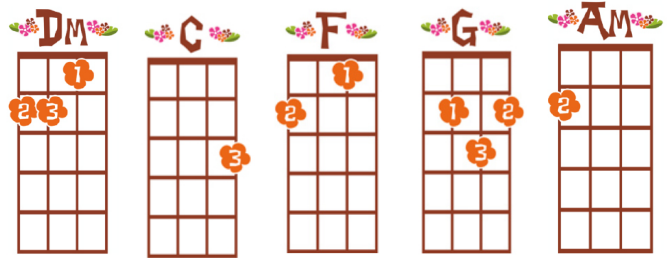

Video Killed the Radio Star

Songwriters: Geoffrey Downes / Trevor Charles Horn / Bruce Woolley

INTRO RIFF (see p2)

Strum = duDu duDu duDu duDu

Verse 1 (Strum = four string pinch)

(C) I heard you (Dm) on the wireless (F) back in fifty (G) two
(C) Lying awake (Dm) intent in (F) tuning in on (G) you
(C) If I was (Dm) young it didn't (F) stop you coming (G) through
(C) Oh, a, (Dm) oh (G) (G)

Verse 2 (Strum = pinch)

(C) They took the (Dm) credit for your (F) second symphony (G)
(C) Rewritten (Dm) by machine on (F) new technology (G)
(C) And now I (Dm) understand the (F) problems you can (G) see
(C) Oh, a, (Dm) oh (G) I met your children
(C) Oh, a, (Dm) oh (G) What did you tell them?

Chorus (Strum = this and that and)

(C) Video killed the (F) radio star (C) Video killed the (F) radio star
(C) Pictures (G) came and (F) broke your heart
(G) Oh, a, a, a (Am) oh

Verse 3 (Strum = pinch)

(C) And now we (Dm) meet in an (F) abandoned studio (G)
(C) We hear the (Dm) playback and it (F) seems so long (G) ago
(C) And you (Dm) remember, the (F) jingles used to (G) go
(C) Oh, a, (Dm) oh (G) You were the first one
(C) Oh, a, (Dm) oh (G) You were the last one

Chorus (Strum = this and that and)

(C) Video killed the (F) radio star (C) Video killed the (F) radio star
(C) In my (G) mind and (F) in my car
(C) We can't (G) rewind we've (F) gone too far
(G) Oh, a, a, a (Am) oh (G) Oh, a, a, a, (Am) oh